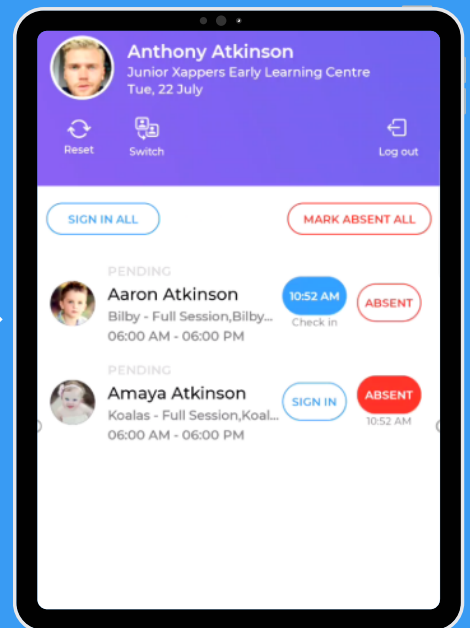

# Kiosk

Smooth Sign-Ins for Big Days and Little Feet

Enter your mobile number

Enter your four-digit pin

Select Sign In/Out/  
Absent & Submit