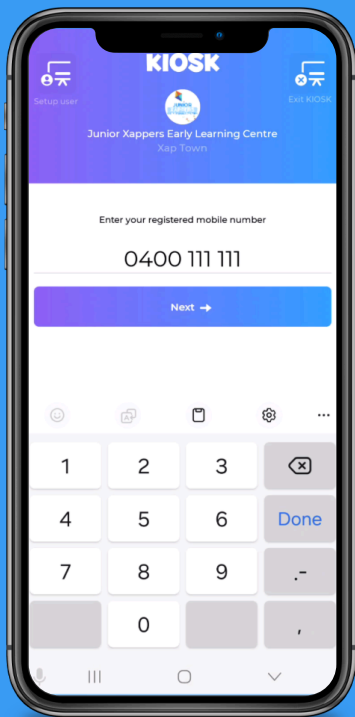

# Kiosk

Smooth Sign-Ins for Big Days and Little Feet

Enter your mobile number

Enter your four-digit pin

Select Sign In/Out/  
Absent & Submit