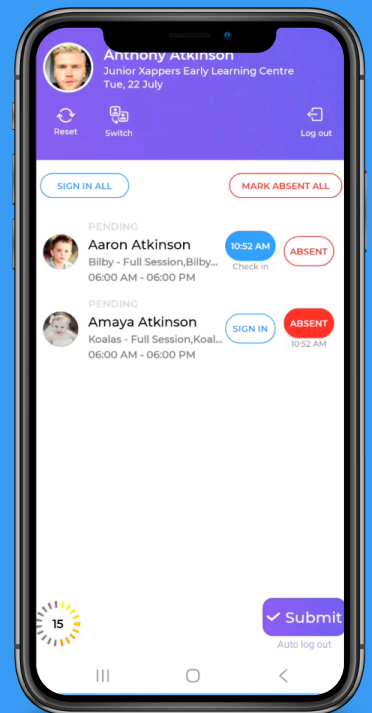

# Kiosk

Smooth Sign-Ins for Big Days and Little Feet

Enter your mobile number

Enter your four-digit pin

Select Sign In/Out/  
Absent & Submit