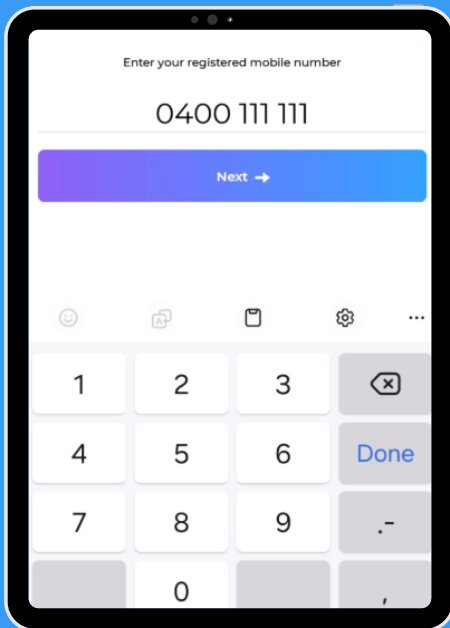

# Kiosk

Smooth Sign-Ins for Big Days and Little Feet

Enter your mobile number

Enter your four-digit pin

Select Sign In/Out/  
Absent & Submit